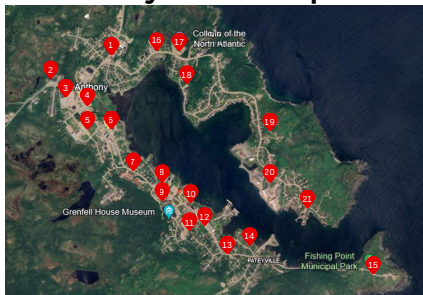

RAPPA

14 Main Loop

9:36am, 9:51am, 10:05am, 1:51pm, 2:00pm, 2:27pm (T/W/T)

Dark Tickle Junction

9:41am, 9:45am, 1:54pm (T/W/T)

Gunners Cove

10:00am, 2:22pm (Wed Only)

Quirpon Central United Church

9:58am, 2:20pm (Wed Only)

Straitsview

9:55am, 2:17pm (Wed Only)

Hay Cove

9:50am, 2:12pm (Wed Only)

L'Anse aux Meadows

Norstead Viking Village & start of Iceberg Trail

9:48am, 2:10pm (Wed Only)

St. Anthony Transit Stops

- 1 SABRI Office
- 2 Haven Inn
- 3 Viking Mall
- 4 Hotel North
- 5 White Hills Academy
- 6 Town Hall
- 7 McConnell Complex
- 8 Grenfell Hotel
- 9 John M. Gray/
- 10 Hospital
- 11 Colemans
- 12 SABRI Estates
- 13 United Church
- 14 BG Club
- 15 Memorial Park
- 16 Fishing Point
- 17 Harbour Hutch
- 18 CNA Campus
- 19 Harbourview Apts
- 20 Johnsons Rd
- 21 Fennemore Rd
- 22 End of East St

Outer (St. Lunaire-Griquet Area) Transit Stops

- 22 Burden's General Store
- 23 RAPPA NL
- 24 Dark Tickle Junction
- 25 Gunners Cove
- 26 Quirpon Branch
- 27 Straitsview
- 28 Hay Cove
- 29 L'Anse aux Meadows