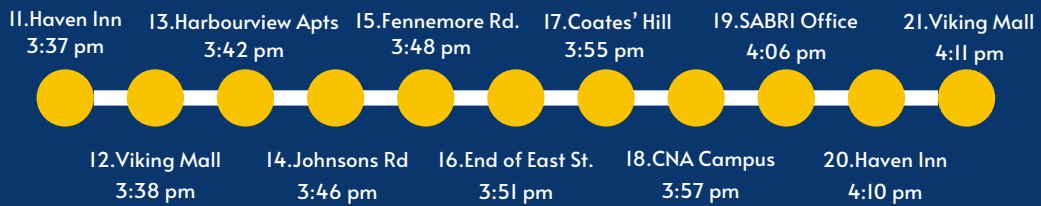

2.Viking Mall 11:48 am 4.Colemans 11:55 am 6.United Church 12:00 pm 8.Grenfell Hotel 12:08 pm 10.Town Hall 12:12 pm 12.Haven Inn 12:17 pm 14.Harbourview Apts 12:22 pm

1.SABRI Office 11:45 am 3.John M Gray 11:52 am 5.SABRI Estates 11:58 am 7.Memorial Park 12:03 pm 9.Riffs 12:10 pm 11.Hotel North 12:15 pm 13.Viking Mall 12:18 pm 15.Little Brehat Rd. 12:24 pm

15.Little Brehat Rd 12:24 pm 17.Fennemore Rd 12:30 pm 19.Coates' Hill 12:36 pm 21.Harbour Hutch 12:39 pm 23.Hotel North 12:44 pm 25.John M Gray 12:48 pm

16.Johnsons Rd 12:28 pm 18.End of East St 12:32 pm 20.CNA Campus 12:38 pm 22.Viking Mall 12:42 pm 24.Town Hall 12:45 pm 26.Viking Mall 12:55 pm

Route 7

Route 7 (cont.)

Route 8

Route 9

Route 9 (cont.)

Route 10

Route 10 (cont.)

Route 10 (cont.)

Route 11