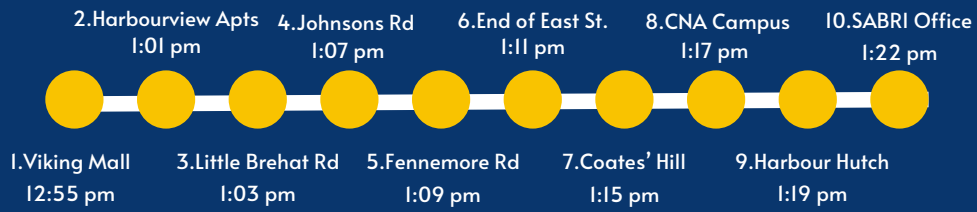

Route 7

Route 7 (cont.)

Route 8

Route 9

Route 9 (cont.)

Route 10

Route 10 (cont.)

Route 10 (cont.)

Route 11