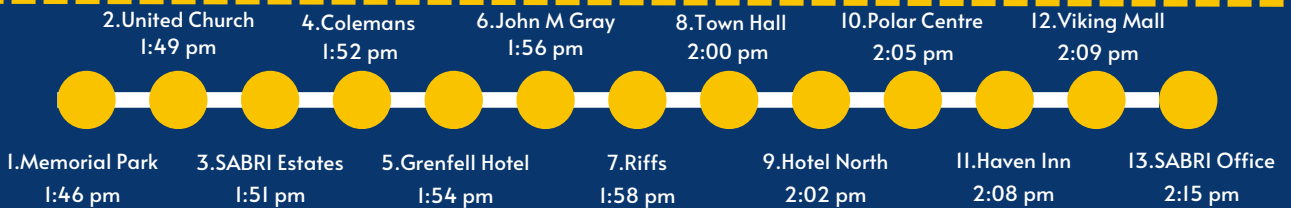

Route 7

Route 7 (cont.)

Route 8

Route 9

Route 9 (cont.)

Route 10

Route 10 (cont.)

Route 10 (cont.)

Route 11