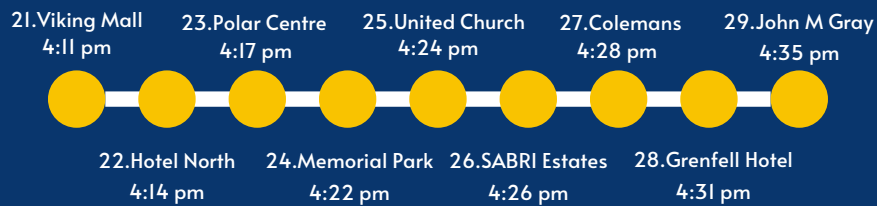

2.Viking Mall 11:48 am 4.Colemans 11:55 am 6.United Church 12:00 pm 8.Grenfell Hotel 12:08 pm 10.Town Hall 12:12 pm 12.Haven Inn 12:17 pm 14.Harbourview Apts 12:22 pm

1.SABRI Office 11:45 am 3.John M Gray 11:52 am 5.SABRI Estates 11:58 am 7.Memorial Park 12:03 pm 9.Riffs 12:10 pm 11.Hotel North 12:15 pm 13.Viking Mall 12:18 pm 15.Little Brehat Rd. 12:24 pm

15.Little Brehat Rd 12:24 pm 17.Fennemore Rd 12:30 pm 19.Coates' Hill 12:36 pm 21.Harbour Hutch 12:39 pm 23.Hotel North 12:44 pm 25.John M Gray 12:48 pm

16.Johnsons Rd 12:28 pm 18.End of East St 12:32 pm 20.CNA Campus 12:38 pm 22.Viking Mall 12:42 pm 24.Town Hall 12:45 pm 26.Viking Mall 12:55 pm

Route 7

Route 7 (cont.)

Route 8

Route 9

Route 9 (cont.)

Route 10

Route 10 (cont.)

Route 10 (cont.)