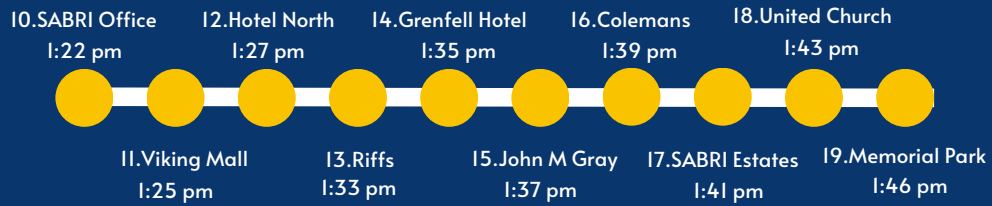

Route 7 (cont.)