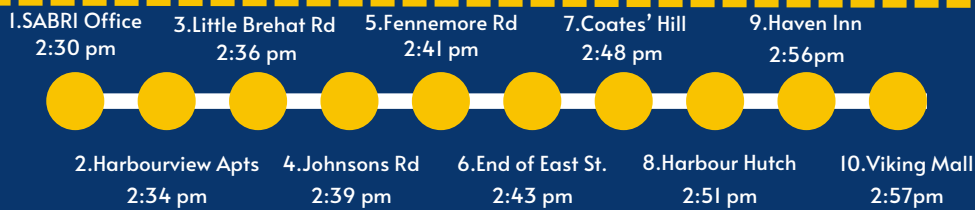

Route 7

Route 7 (cont.)

Route 8

Route 9

Route 9 (cont.)

Route 10

Route 10 (cont.)

Route 10 (cont.)

Route 11